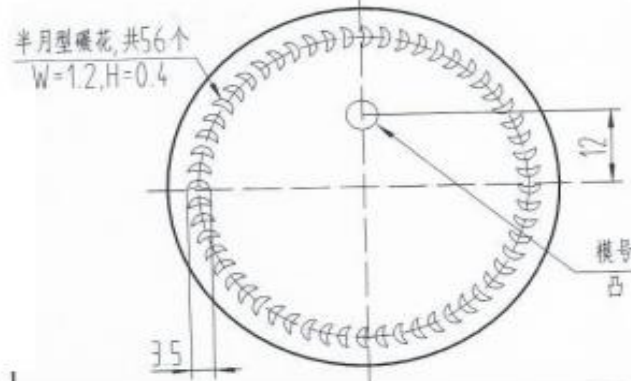

螺距: 3.175mm
 牙宽: 2.2mm
 圈数: 1圈
 S=2:1

GPI 24-400

Nominal Capacity	4oz	Drawn			Drawing Name	CBR8024	Scale
			Date	2019.7.23			
Brimful Capacity	250 ± 5ml	Checked			Material	frosted Flint	
			Date				
Weight	161 ± 12.5g	Approved					
			Date				