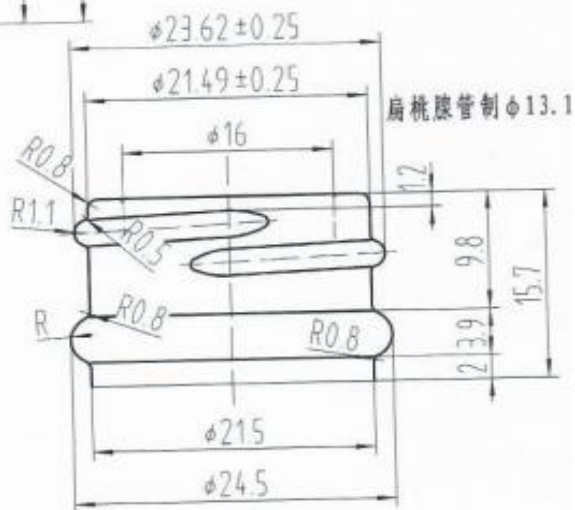

螺距: 3.175mm
 牙宽: 2.2mm
 圈数: 1圈
 S=2:1

GPI 24-400

Nominal Capacity	4oz	Drawn			Drawing Name	CBR8024	Scale
			Date	2019.7.23			
Brimful Capacity	250 ± 5ml	Checked			Material	frosted Flint	
			Date				
Weight	161 ± 12.5g	Approved					
			Date				