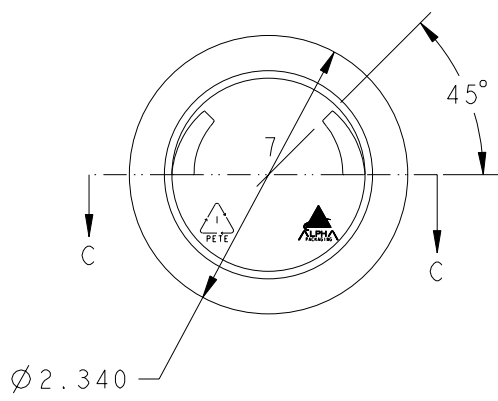

DETAIL A  
SCALE 1/1

Neck Finish: L58SP400		<b>DISCLAIMER:</b> Alpha Packaging assumes no responsibility for form, fit and function of closures, accessories, and/or shelf life and compatability of intended contents with this bottle.			
©Alpha Packaging, Inc.	<b>Min Thk</b>	<b>Color</b>	<b>Weight</b>	<b>Std. Pack</b>	<b>Revisions</b>
All measurements are in inches	.008	All Colors	18 Gms±2	250, Bulk	
<b>Neck Dimensions:</b>				Tolerance: Where not shown Decimal ±0.050 Angular ±1°	
T = 2.206±.018 E = 2.112±.018 H = .408±.015 I = 2.002±.015 S = .046±.015		Overflow Capacity: 145 ml ± 5		Material: PET	
				 <b>Alpha Packaging, Inc.</b> (314) 427-4300-(800) 421-4772 Scale: _____ Drawn By: SCT Date: 02-20-07 <b>118ml JAR, PET,</b> <b>58-400 CT, ( 4oz )</b> Approved By: CGR Drawing NO: P0118JRCL058A	