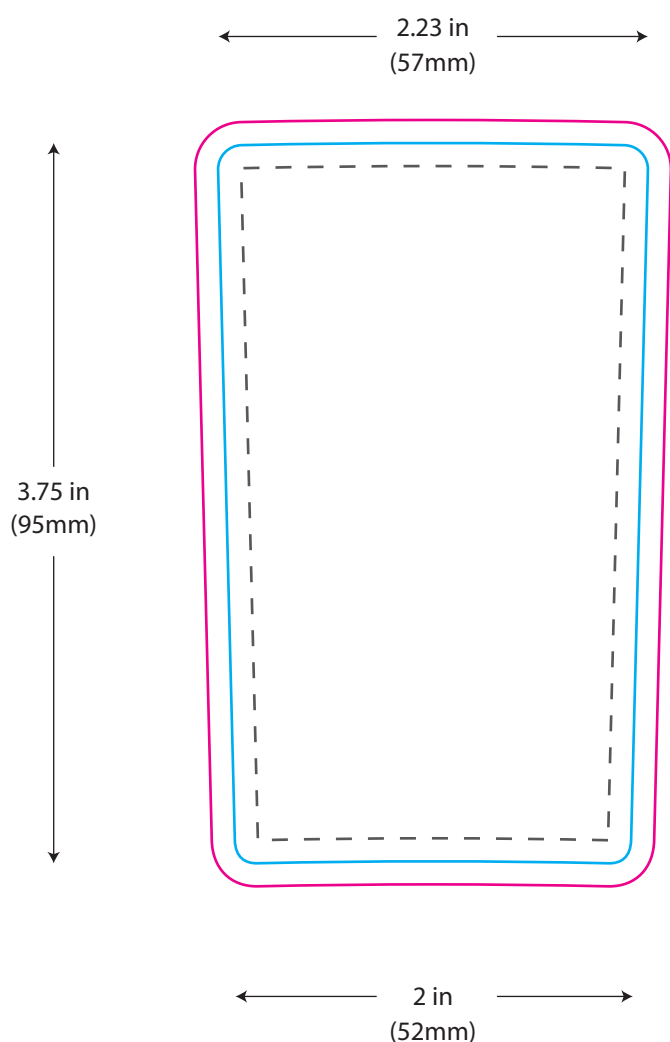

← ∅ 1 in (25.68 mm) →

5 in (127.45 mm)

LABEL SIZE SUGGESTION

See Below

Do not print the followings

- - - - - Safe Area
- Trim
- Bleed