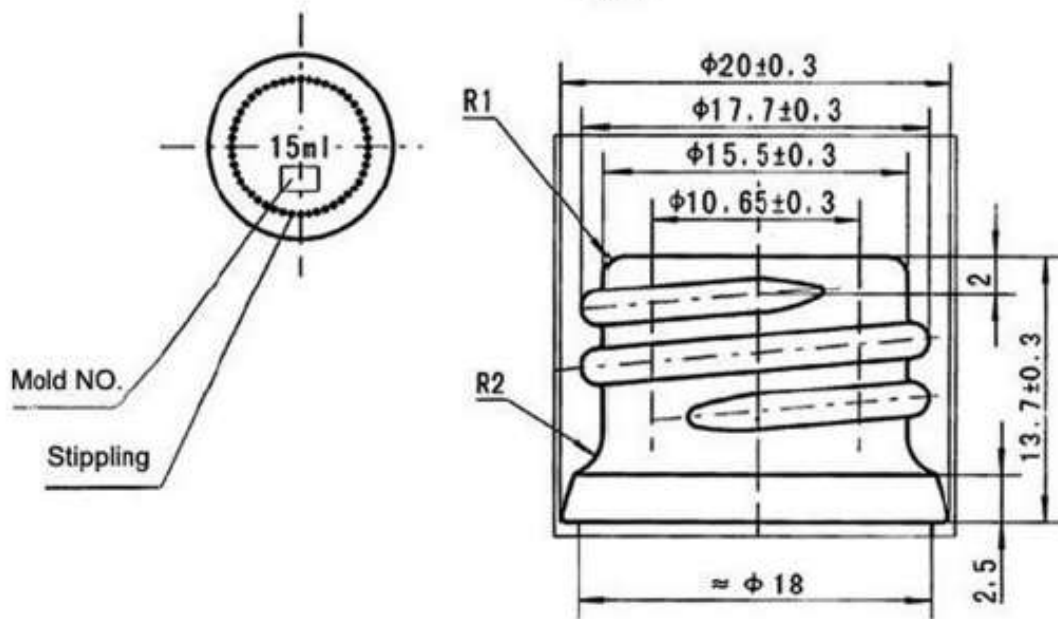

Screw-pitch: 3
 Screw-breadth: 1.8
 Screw-thread: 2.2

I
 3:1

Filling Cap.:	15ml	DES'D by		REF. NO.:	
		Date:		DRG. NO.:	
Brimful Cap.:	$20 \pm 2\text{ml}$	CHK'D by		Material	Essence oil bottle, Type III
		Date:			Made of Soda-lime Silica Glass
Weight	Around 35g	APP'D by			
		Date:			