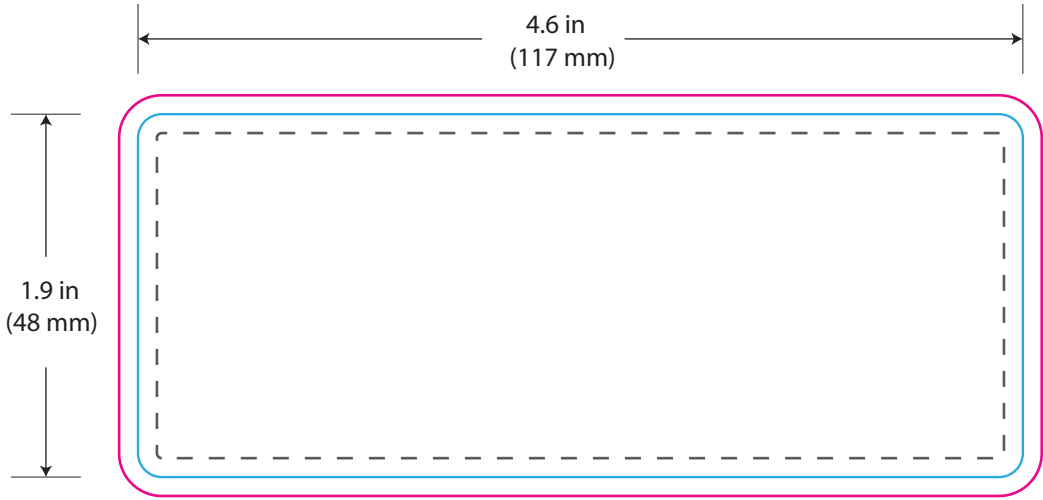

**AVIATOR® BOTTLE**

**SKU: CGAB1-60MLM**

**LABEL SIZE SUGGESTION:**      **inch** | 4.6" W x 1.9" H      **mm** | 117 mm W x 48 mm H

**CAPACITY:**                      60 mL                      2.03 oz.

--- Safe area  
— Trim  
— Bleed

**AVIATOR® BOTTLE**

**CGAB1-60MLM**

**60 mL**

Please note that the label template may not be to scale. For accurate sizing and verification, refer to the dimension specifications. The provided label guides are for suggestion purposes only, and labels can be adjusted as needed.